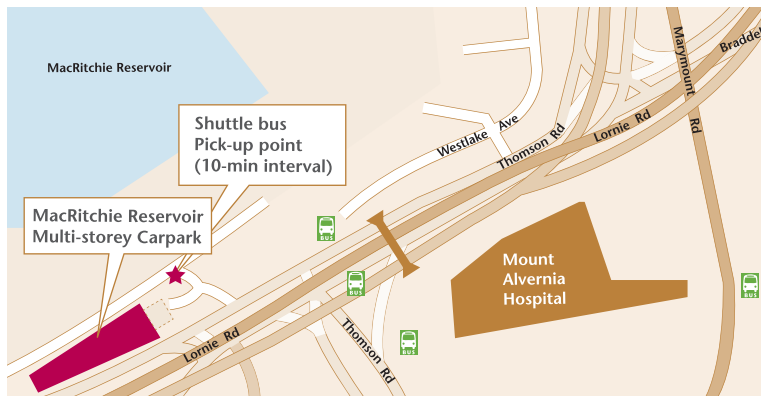

PARKING AT MOUNT ALVERNIA HOSPITAL

Note to Patients & Visitors, 3 Feb 2012

Thank you for coming to Mount Alvernia Hospital. As part of our efforts to enhance and improve facilities to serve you better, certain areas of the hospital are now undergoing upgrading work and have been cordoned off. During this period, should the hospital's carpark reach full capacity, you may also park at the nearby MacRitchie Reservoir Carpark and catch a Free Shuttle Bus service to our hospital.

PARK AT MACRITCHIE RESERVOIR & CATCH FREE SHUTTLE SERVICE TO HOSPITAL

Ample parking is available nearby at MacRitchie and the Hospital provides easy access via a Free Shuttle Bus service between MacRitchie Reservoir Carpark and Mount Alvernia Hospital. This loop service runs at 10-minute intervals between 8am & 8pm, Mon-Sat, excluding Sun & Public Holidays.

Carpark Charges at MacRitchie

Mon-Fri	7am-10pm	1st hour free; subsequently $0.02 per minute
	10pm-7am	$0.02 per minute
Sat, Sun & PH	7am-2pm; 5pm-7am	$0.02 per minute
	2pm-5pm	1st hour free; subsequently $0.02 per minute